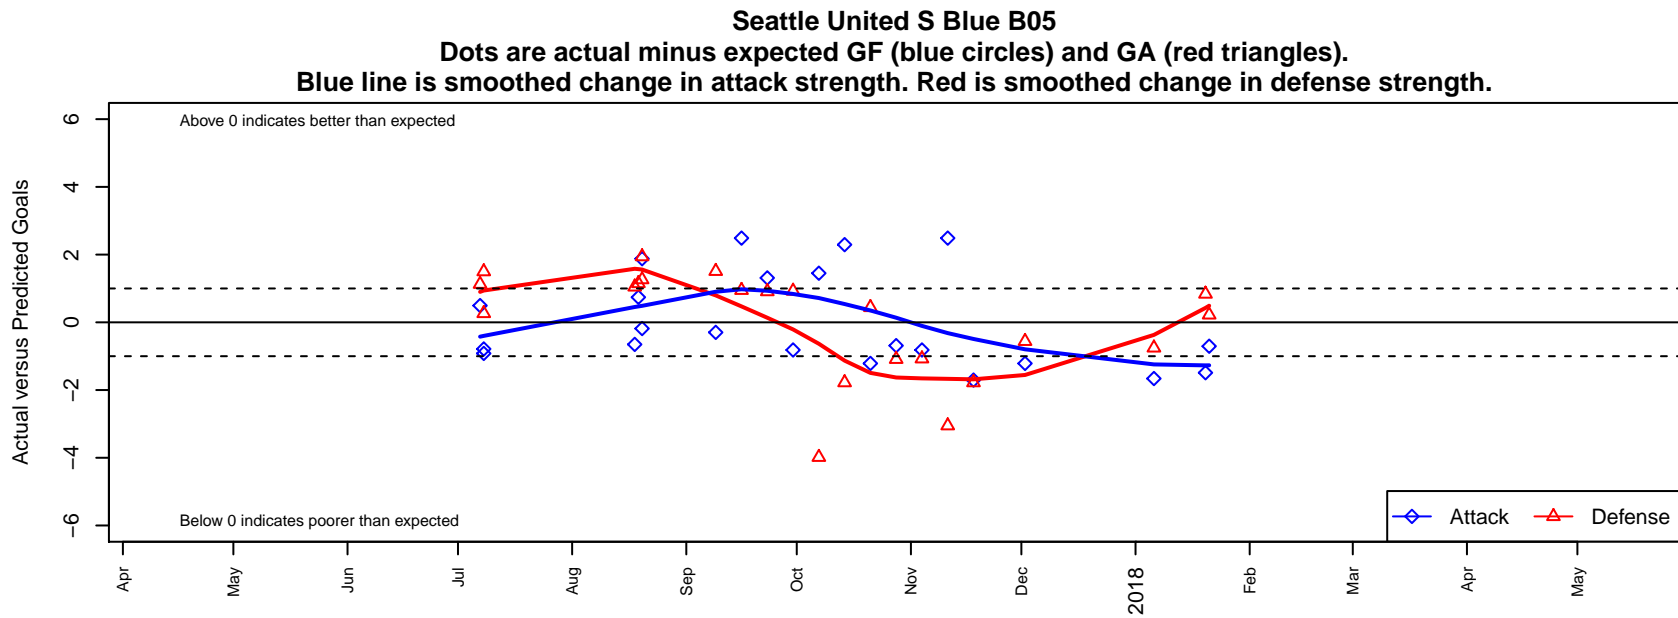

## Seattle United S Blue B05

Seattle United Regional  
 Seattle, WA  
 B05 total strength=717  
 attack=0.8 defense=0.7  
 fall league = NPSL DIVISION 1 (05) U13  
 notes= Torkelson 2016

alt names used:  
 Seattle United B05 South Blue  
 Seattle United B05 South Blue  
 Seattle United South B05 Blue  
 Seattle United South B05 Blue

Venues played:  
 2017 Seattle Cup BU13 Silver  
 2017 Xtreme Cup BU13 Gold  
 2017 NPSL DIVISION 1 (05) U13  
 2017 Founders Cup B05 Div A

**attack and defense variance (black dot)  
relative to other teams  
and top 10 in region**