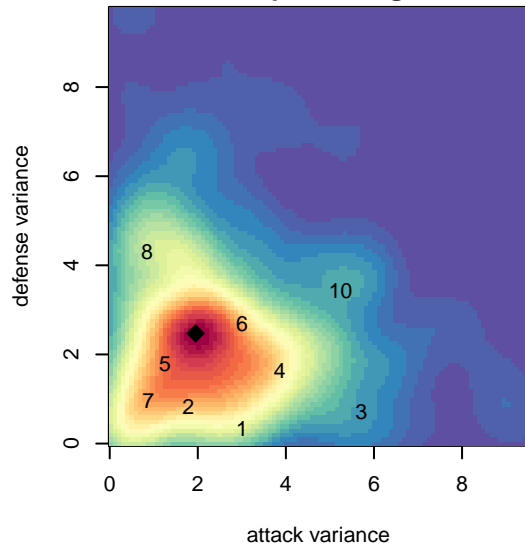

## Seattle United S Blue B05

Seattle United Regional  
 Seattle, WA  
 B05 total strength=717  
 attack=0.8 defense=0.7  
 fall league = NPSL DIVISION 1 (05) U13  
 notes= Torkelson 2016

alt names used:  
 Seattle United B05 South Blue  
 Seattle United B05 South Blue  
 Seattle United South B05 Blue  
 Seattle United South B05 Blue

Venues played:  
 2017 Seattle Cup BU13 Silver  
 2017 Xtreme Cup BU13 Gold  
 2017 NPSL DIVISION 1 (05) U13  
 2017 Founders Cup B05 Div A

**attack and defense variance (black dot)  
relative to other teams  
and top 10 in region**